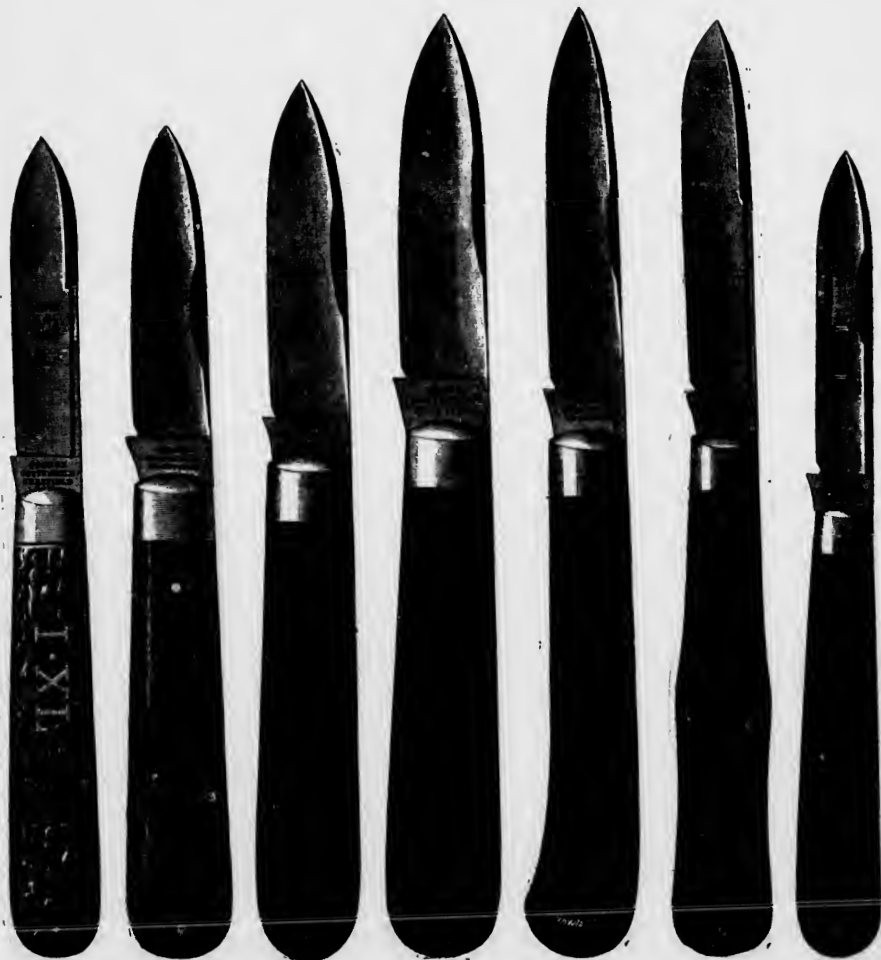

GEORGE WOSTENHOLM & SON'S

I.XL

POCKET KNIVES

Full size cuts.

For prices, etc., see page 862.

700

701  
Stag 706

702  
Sheep foot 715